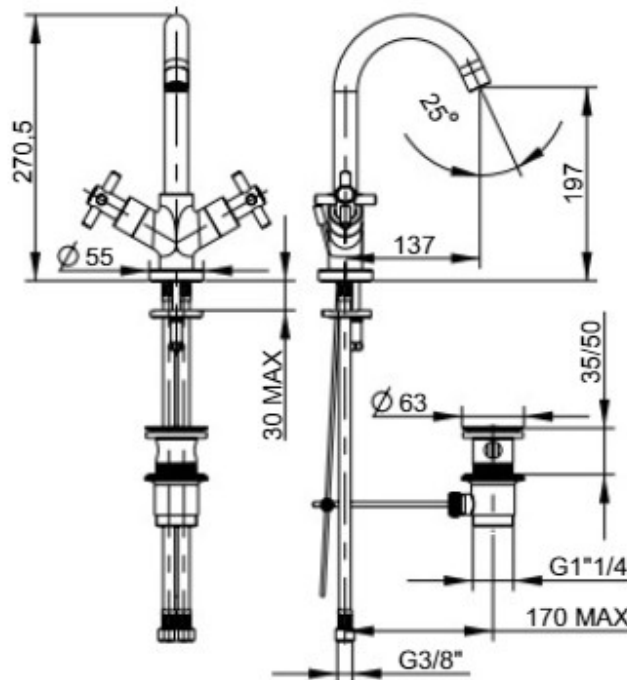

K U Y S E N
ENTERPRISES, INC.

Brand : FRATTINI, Italy
Name : TESIS Basin mixer
Item Code : 51064.00
Designer :
Color / Finish: Chrome
Dimensions : Overall (LxWxH in cm)

Product info:

- 2-handed basin mixer
- With pop-up
- Swivel spout

Add-ons

- 2 x C406281 angle valve
- 1 x p-trap

Flushing of pipe must be done before fittings are installed. Failure to do so voids the warranty.

Follow cleaning instructions and avoid using any harmful chemicals.